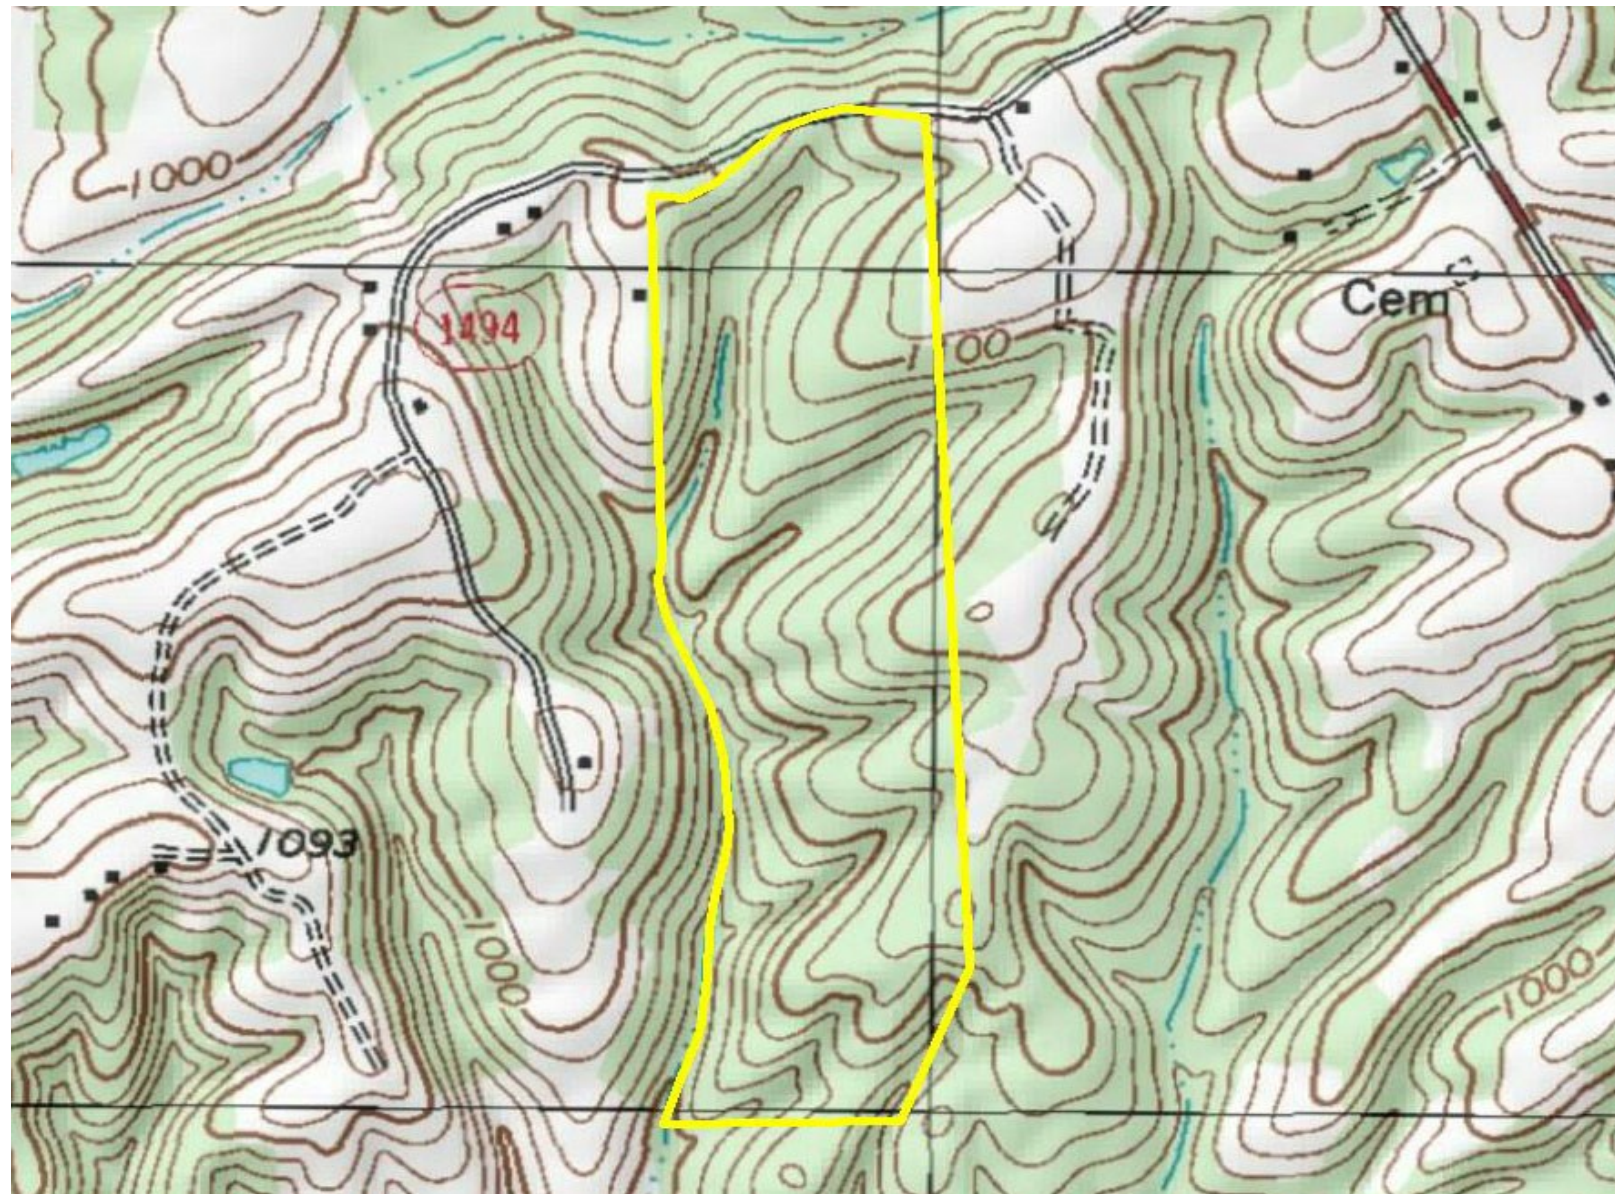

Land For Sale!!

76.24 Acres - \$180,000

Peter Mabe rd Danbury, NC (Stokes Co.)

Directions-From Danbury take Hwy-8 North and then a left onto Peter Mabe Rd and look for signs on your left.

Scott Jensen

Direct-276-952-7400