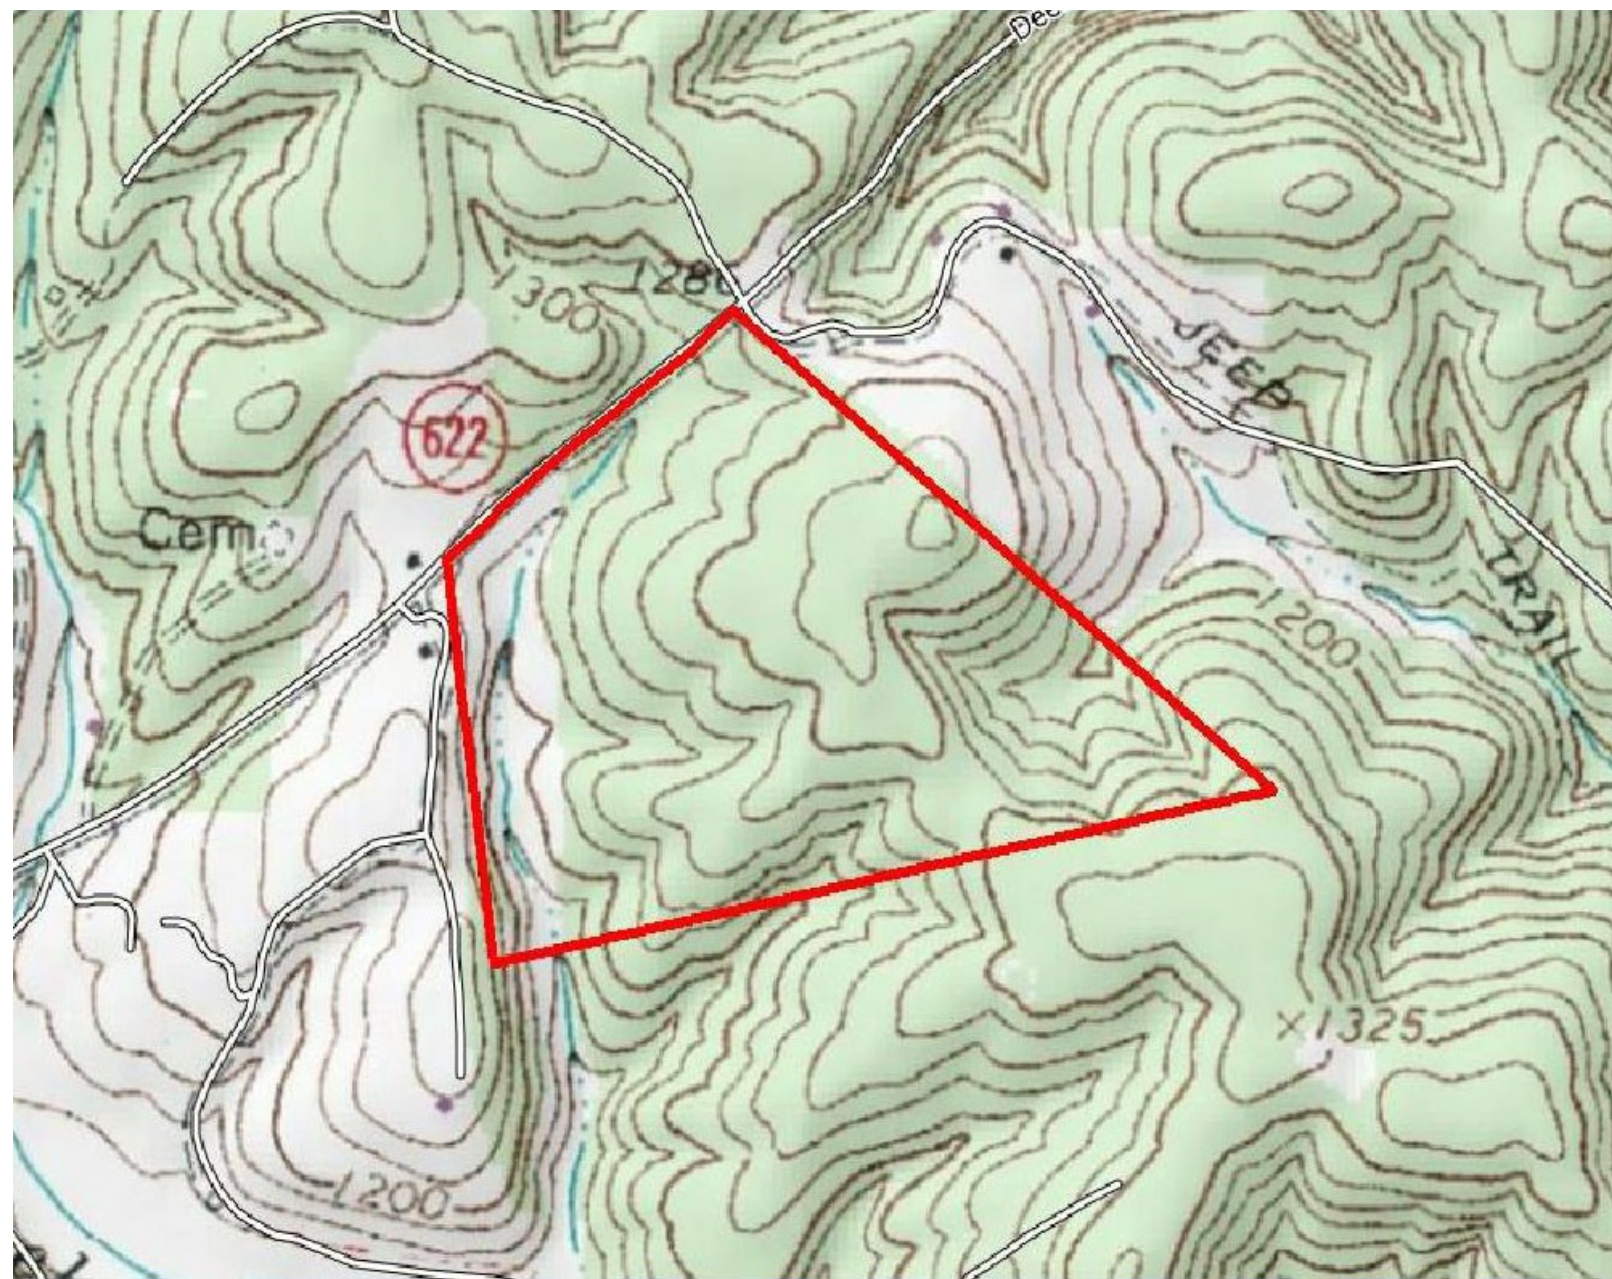

Land For Sale!

68.35 Acres - \$191,380

Deer Run Rd. Ferrum, VA (Patrick Co.)

Directions-From Woolwine turn right onto Hwy-40, go approx. 6 mi. and turn onto Deer Run rd, go approx. 2.5 mi. and property is on your right.