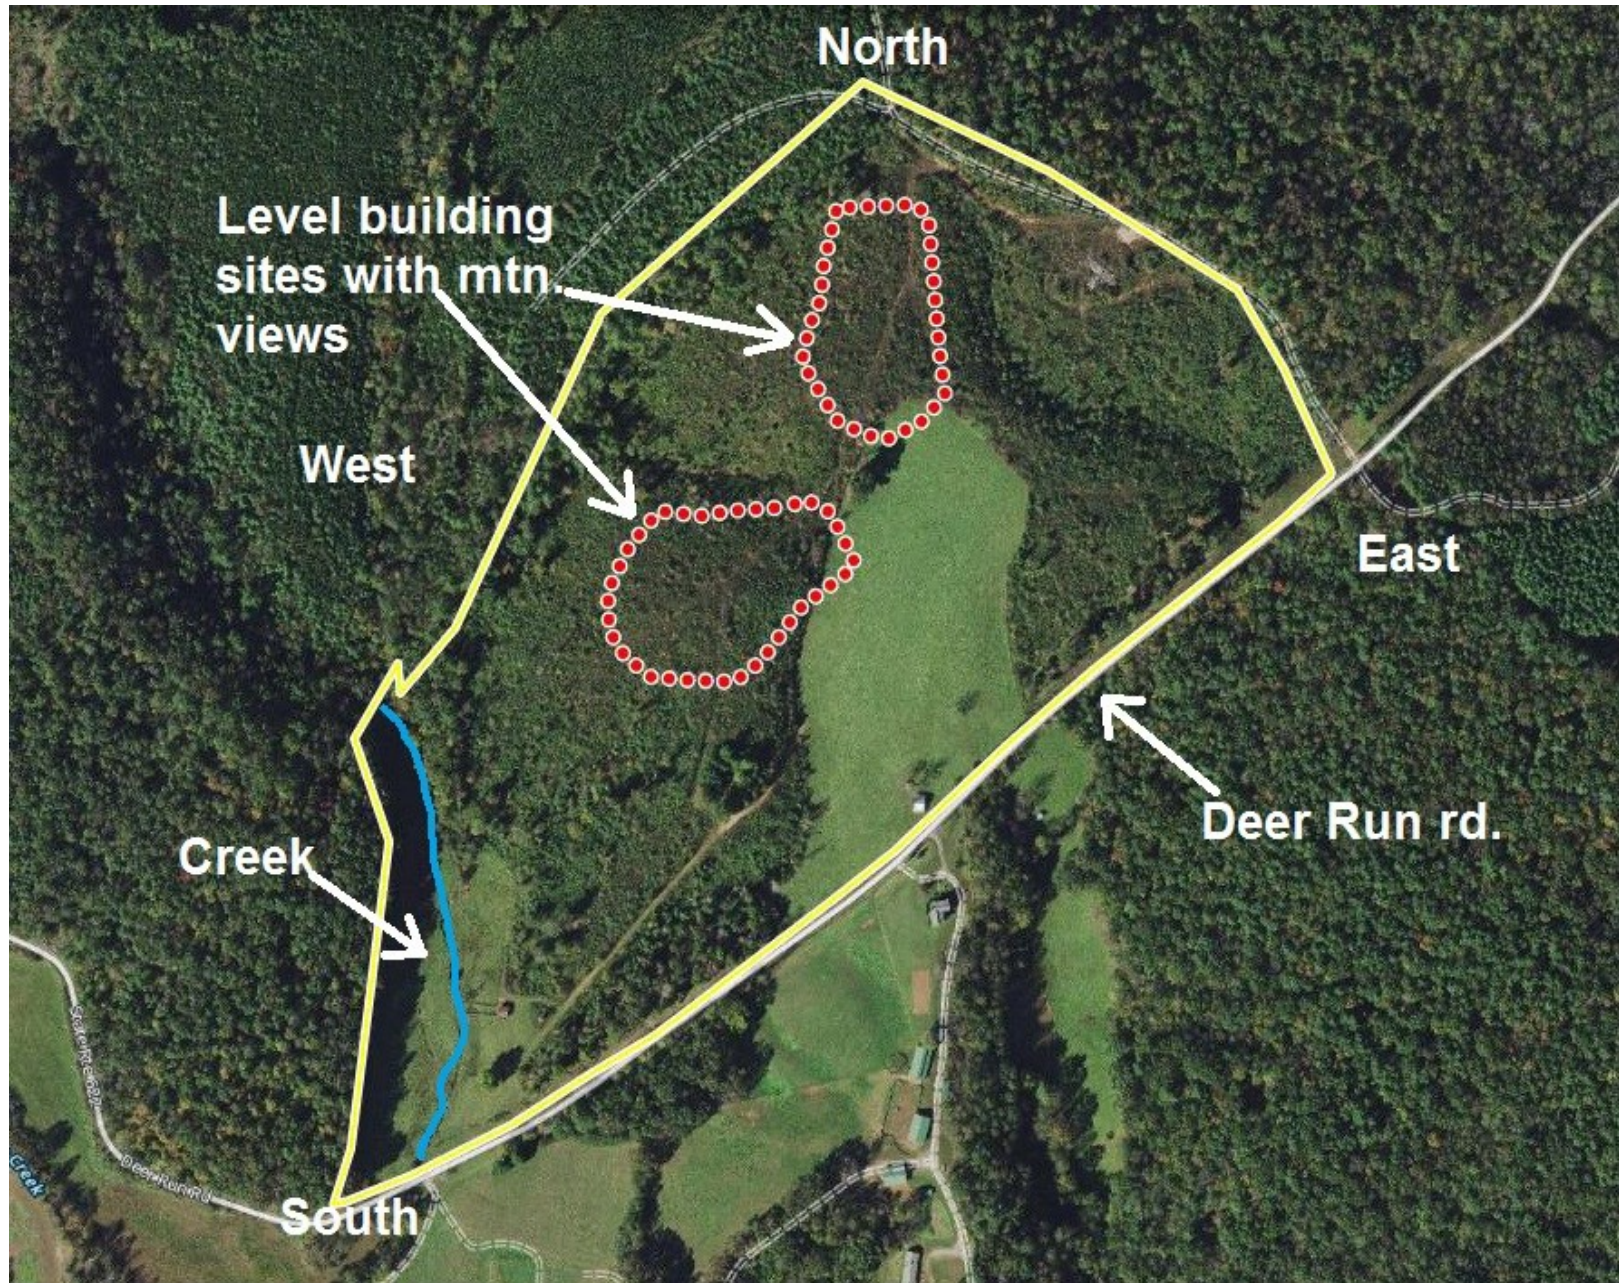

Land For Sale!

69.67 Acres - \$195,076

Deer Run Rd. Ferrum, VA (Patrick Co.)

Directions-From Woolwine turn right onto Hwy-40, go approx. 6 mi. and turn onto Deer Run rd, go approx. 2.5 mi. and property is on your left.