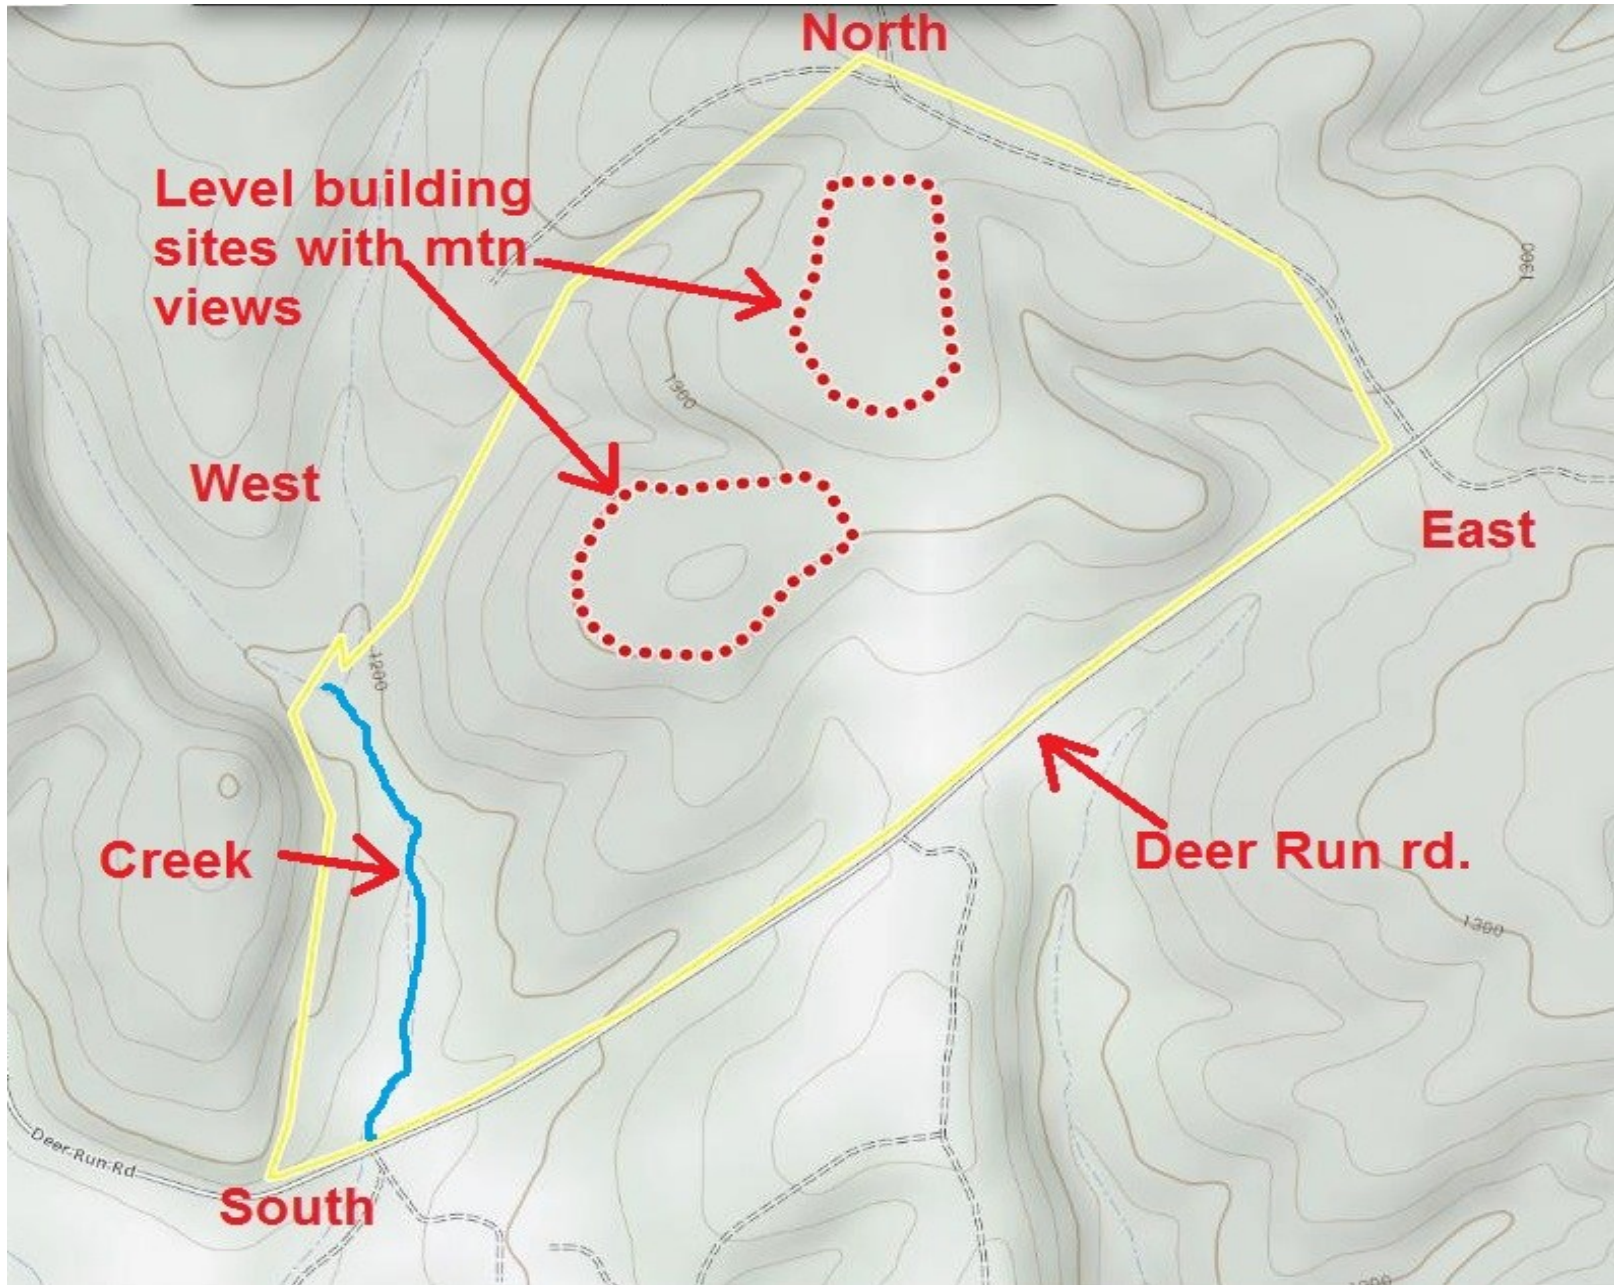

Land For Sale!

69.67 Acres - \$195,076

Deer Run Rd. Ferrum, VA (Patrick Co.)

Directions-From Woolwine turn right onto Hwy-40, go approx. 6 mi. and turn onto Deer Run rd, go approx. 2.5 mi. and property is on your left.